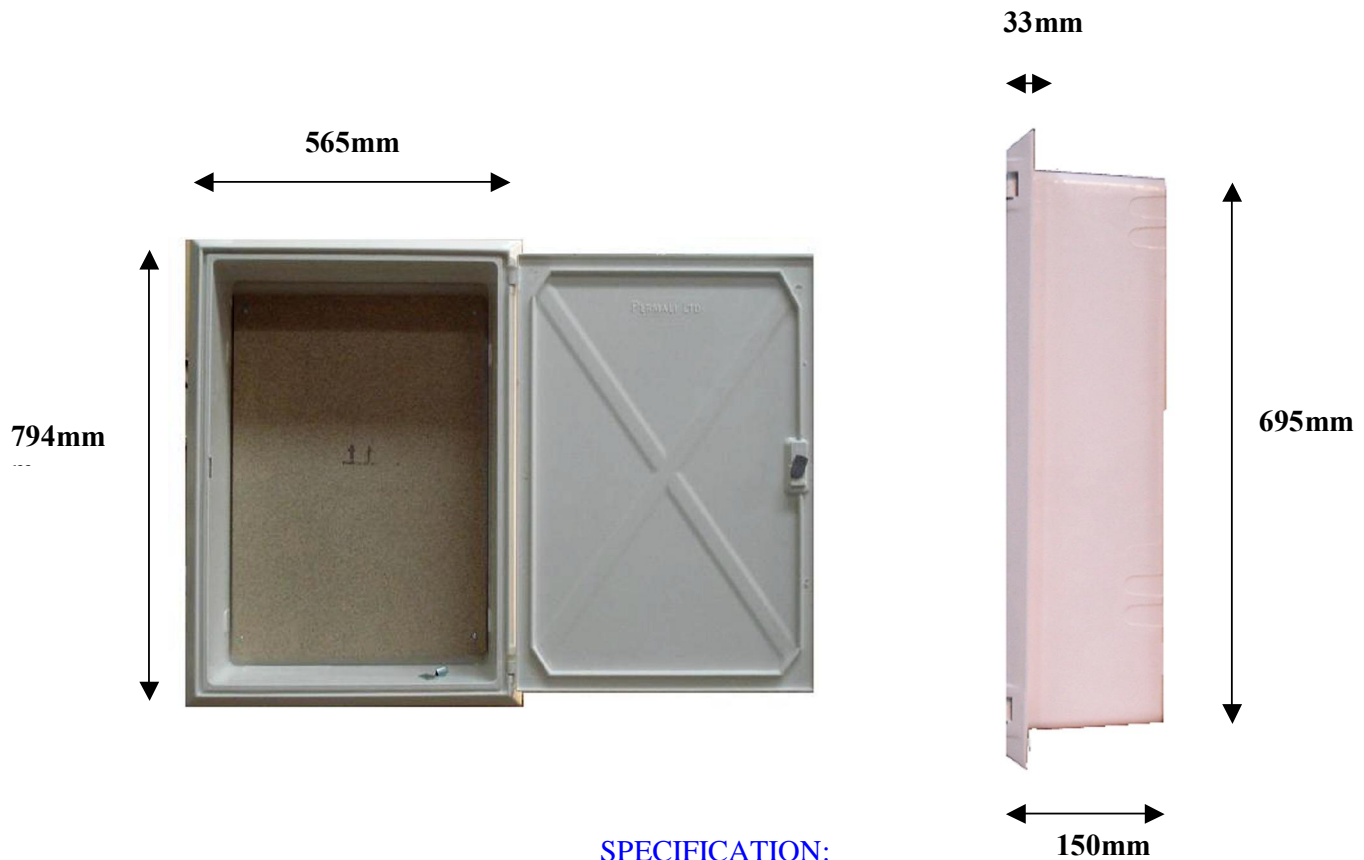

LARGE FLUSH FITTED (BUILT IN) ELECTRIC METER BOX

STOCK CODE: M612

Description: Detailed view of Large Flush Fitted Electric Meter Box, suitable for 3-Phase meter applications. **Note:** This box is not suitable for 3-Phase Supply in the Republic of Ireland.

SPECIFICATION:

Minimum wall cut out – 710 X 480mm
GRP – Glass Reinforced Plastic cabinet complete with door,
Timber backboard and key as standard.
Symmetrical door opening – left to right.
Resistant against rusting and corrosion.