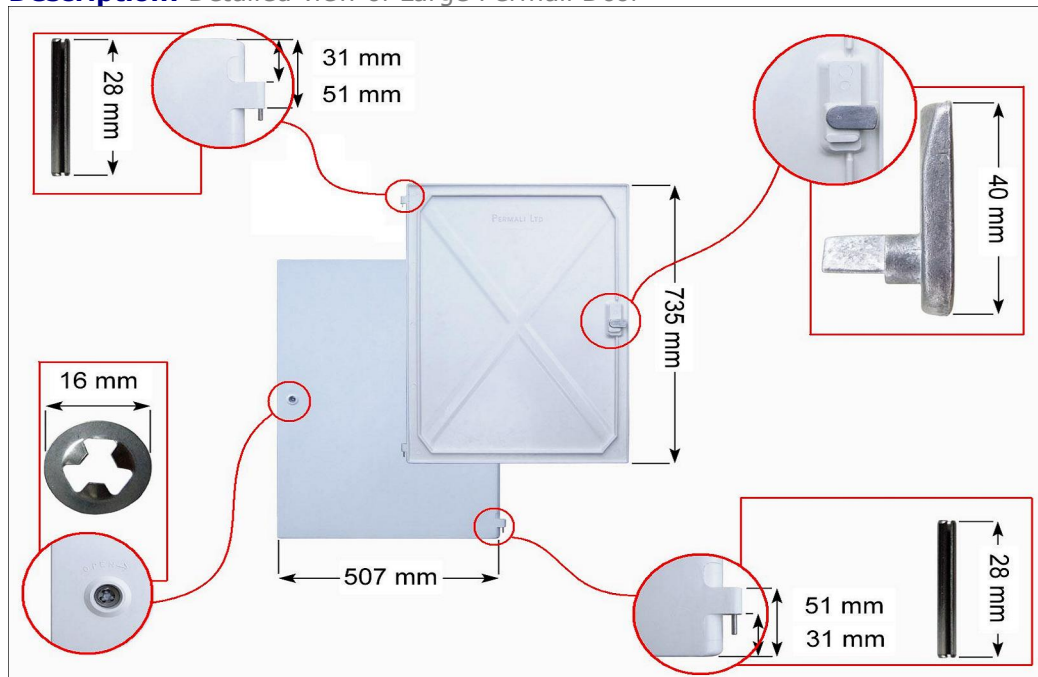

## REPLACEMENT DOOR FOR ELECTRIC METER BOX ðPERMALIö LARGE

**STOCK CODE M613**

**Description:** Detailed view of Large Permaili Door

### FITTING INSTRUCTIONS

1. The right hand side of the box has pre-drilled holes into which the door pins are inserted.
2. Holding the door upright and in an open position, line up the stainless steel pins over the bottom & top pre-drilled holes.
3. Lower/drop the door into place.
4. Close the door as normal and lock.
5. For security reasons the door can only be lifted off when open.