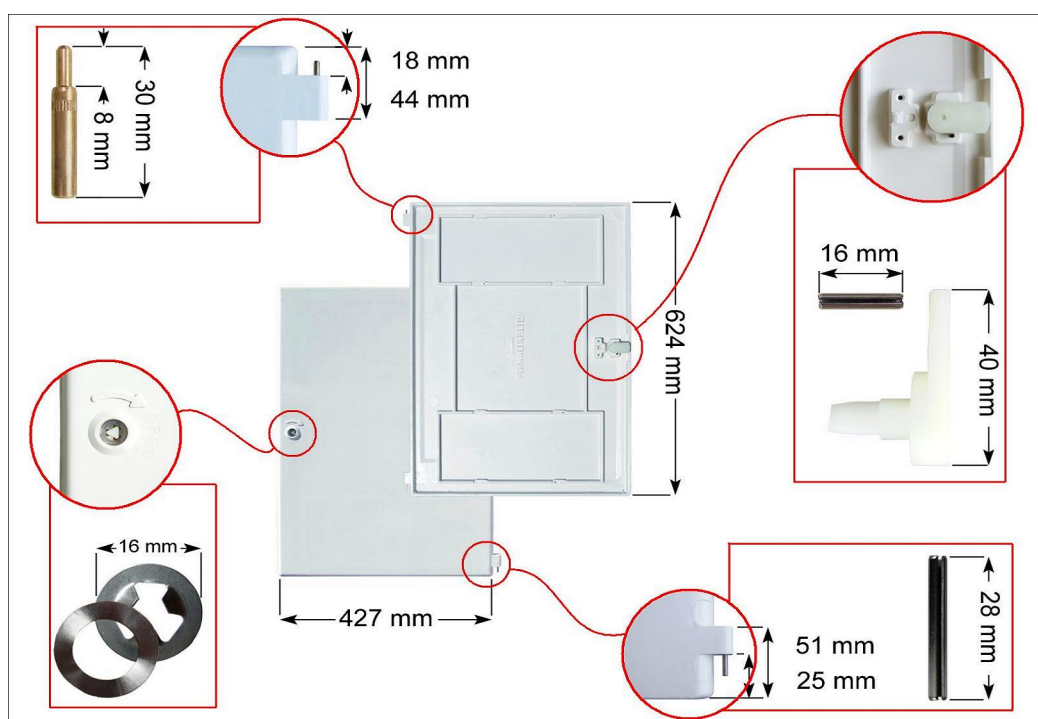

REPLACEMENT DOOR FOR ELECTRIC METER BOX ðPERMALIö MEDIUM

STOCK CODE M609

Description: Detailed view of Medium Permalı Door

FITTING INSTRUCTIONS

1. Position the bottom stainless steel hinge pin in the recess of the box.
2. With the bottom stainless steel pin in place, position the top brass hinge next to the top recess of the box.
3. Push the spring part of the brass pin hinge downwards and hold whilst sliding the pin into position.
4. Release the spring part of the brass pin hinge into the slot in the recess.
5. Check that the door closes correctly.