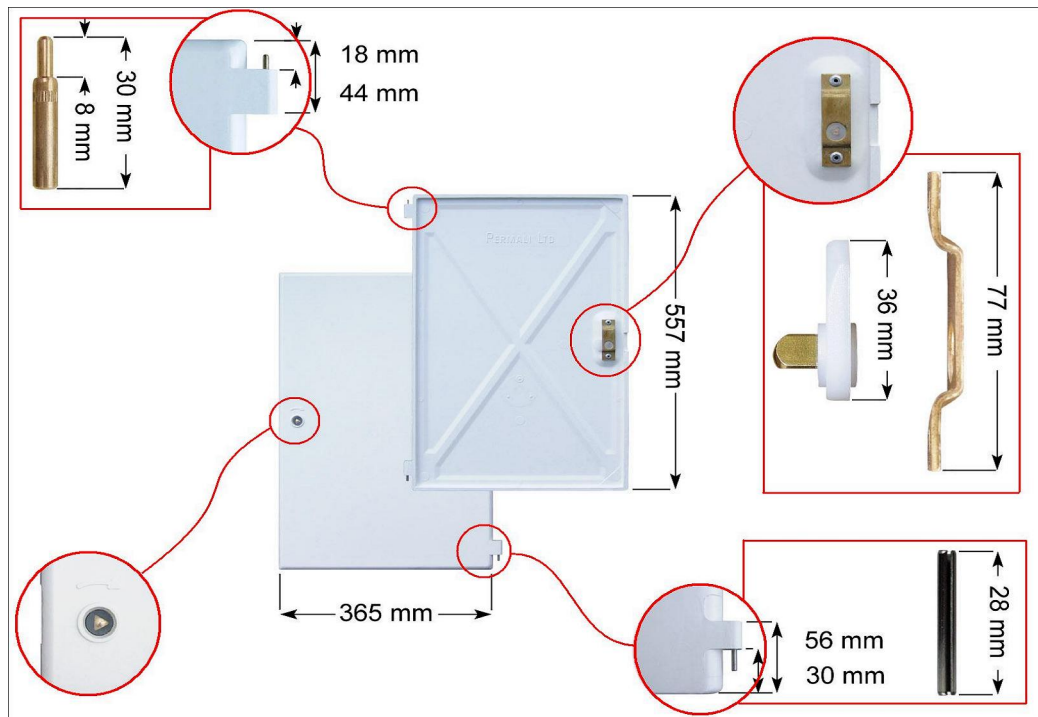

## REPLACEMENT DOOR FOR ELECTRIC METER BOX ðPERMALIö SMALL

**STOCK CODE M611**

**Description:** Detailed view of Small Permalí Door

### FITTING INSTRUCTIONS

1. Position the bottom stainless steel hinge pin in the recess of the box.
2. With the bottom stainless steel pin in place, position the top brass hinge next to the top recess of the box.
3. Push the spring part of the brass pin hinge downwards and hold whilst sliding the pin into position.
4. Release the spring part of the brass pin hinge into the slot in the recess.
5. Check that the door closes correctly.