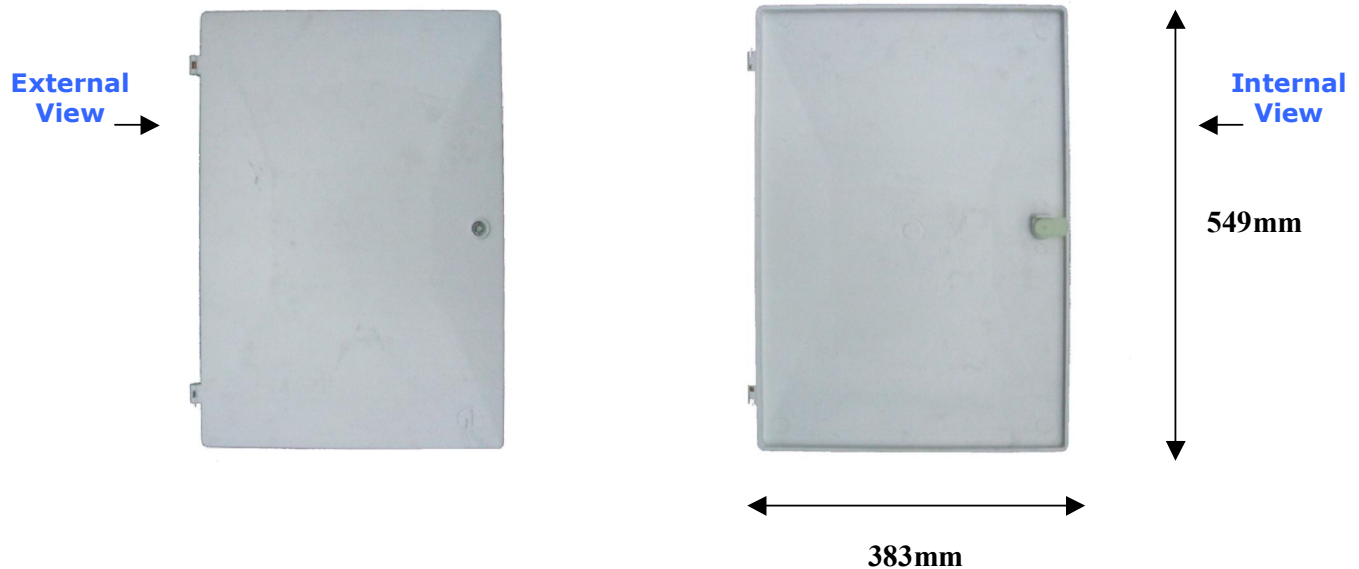

REPLACEMENT ELECTRICAL UK STANDARD FLUSH FITTED (BUILT IN) METER BOX DOOR

STOCK CODE FOR SINGLE DOOR M639

STOCK CODE FOR BOX OF 10 DOORS M639A

Description: Detailed view of the Standard Flush Fitted Electric Meter Door

FITTING INSTRUCTIONS

1. The left hand side of the box has pre-drilled holes into which the door pins are inserted.
2. Hold the door and insert the solid stainless steel pin into the bottom recess.
3. Press in the brass spring pin fully and slide into the top recess allowing the pin to spring back into the pre-drilled hole.
4. Close the door as normal and lock. (Turn key lock, key included)